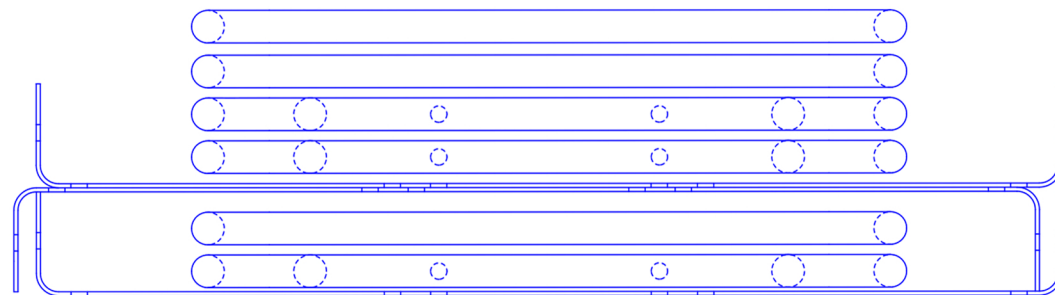

NO. 9

NO.9 FAMILY

NO. 9

two tier

three tier

FLAT PACKED NO.9

NO. 9

SET 01

three - tier

L x W x H
50 x 41 x 94cm

price list

Stainless steel set - MYR 2,080
2mm hairline s.s. plate + 20mm s.s. pipe

Steel black set - MYR 1,780
2mm steel plate + 20mm steel pipe (black powder-coated)

SET 02

two - tier

L x W x H
50 x 41 x 60cm

Stainless steel set - MYR 1,680
2mm hairline s.s. plate + 20mm s.s. pipe

Steel black set - MYR 1,380
2mm steel plate + 20mm steel pipe (black powder-coated)

*All pre-orders are subjected to 1 - 2 months production
before delivery.*