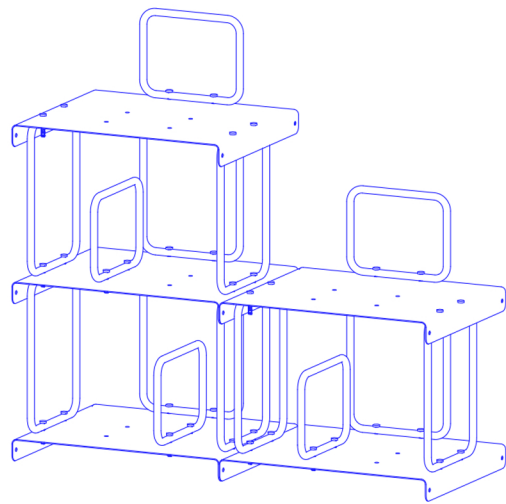

NO. 9

NO.9 FAMILY

NO. 9

two tier

three tier

FLAT PACKED NO.9

NO. 9

SET 01

three - tier

L x W x H
50 x 41 x 94cm

price list

Stainless steel set - MYR 2,080
2mm hairline s.s. plate + 20mm s.s. pipe

Steel black set - MYR 1,780
2mm steel plate + 20mm steel pipe (black powder-coated)

SET 02

two - tier

L x W x H
50 x 41 x 60cm

Stainless steel set - MYR 1,680
2mm hairline s.s. plate + 20mm s.s. pipe

Steel black set - MYR 1,380
2mm steel plate + 20mm steel pipe (black powder-coated)

*All pre-orders are subjected to 1 - 2 months production
before delivery.*