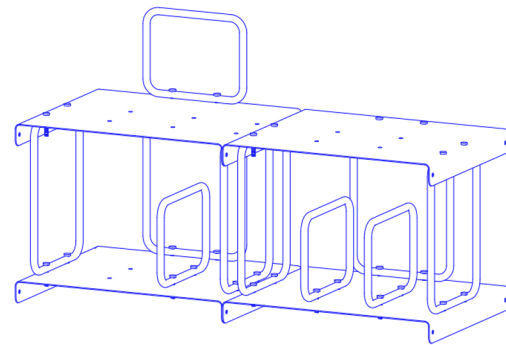

NO. 9

NO.9 FAMILY

NO. 9

two tier

three tier

FLAT PACKED NO.9

NO. 9

SET 01

three - tier

L x W x H
50 x 41 x 94cm

price list

Stainless steel set - MYR 2,080
2mm hairline s.s. plate + 20mm s.s. pipe

Steel black set - MYR 1,780
2mm steel plate + 20mm steel pipe (black powder-coated)

SET 02

two - tier

L x W x H
50 x 41 x 60cm

Stainless steel set - MYR 1,680
2mm hairline s.s. plate + 20mm s.s. pipe

Steel black set - MYR 1,380
2mm steel plate + 20mm steel pipe (black powder-coated)

*All pre-orders are subjected to 1 - 2 months production
before delivery.*